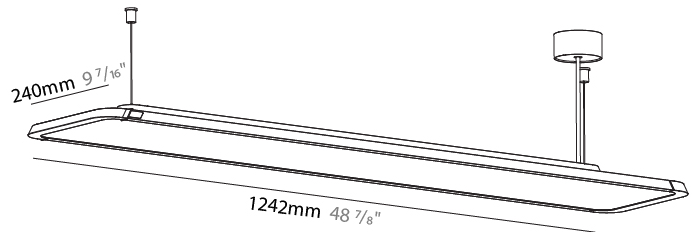

1. To build a product code in our configurator select the specify button on the base model # product page
2. To build a manual product code on this datasheet choose from the options listed below in blue font and add the suffix to the base model #

GENERAL

Series: Hadi
Subseries: Hadi-M Suspended
Partner: Prolicht
Division: Architectural
Installation: Suspension
Product Type: Pendant
Mounting Location: Ceiling
Light Distribution: Direct / Indirect

PHYSICAL

Shape: Rectangle
Length (mm): 1242
Length (in): 48 7/8
Width (mm): 240
Width (in): 9 7/16
Height (mm): 48
Height (in): 1 7/8

Fixture Finish: [SSR / BKV / CWI / CRY / HAB / UFT / ITA / RUA / FTG / MYG / LOD / PUS / FRO / FUP / KIA / POP / BLS / SPG / MEY / GOH / CHC / COM / ABZ / JAG / OBR / MOS / ROR](#)

Fixture Material: [Extruded Aluminum / Steel](#)

Cable Details: [2000mm / 6000mm Transparent Cable](#)

ELECTRICAL

Lamp Type: LED (Zhaga Standard)
Input Wattage (W): 68.5
Total Output Wattage (W): 61.8
[Dimming: Non-Dimmable](#)
Driver Included: No
Driver Location: Integrated
Driver Type: Constant Current - Universal
Driver Class: Class 2
Input Voltage (V): 120 - 277
Upon Request: 0-10V Dimming

LED

Color Temperature (°K): [3000 / 3500 / 4000](#)
Max. Delivered Lumen (lm): [7246 / 7230 / 7378](#)
Nominal Lumen (lm): [8606 / 8687 / 8762](#)
CRI: >90 CRI
Lamp Life (hrs): 50000

OPTICAL

RATINGS AND CERTIFICATIONS

Certified By: Certified for North American Standards
IP rating: IP20